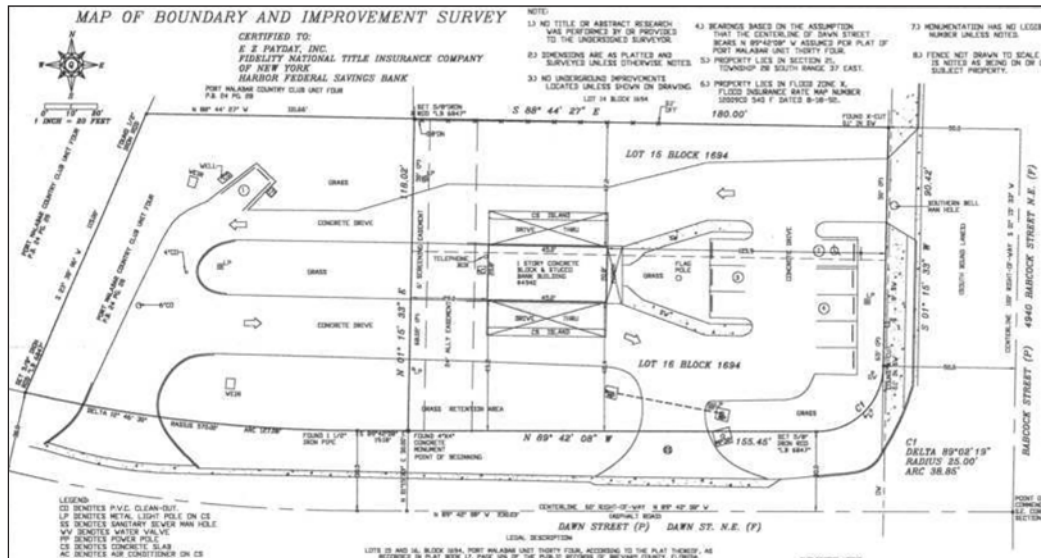

SITE PLAN

LINEBERRY
PROPERTIES

Mark Lineberry

Cell (615) 478-3130

Email info@LineberryProperties.com

Lineberry Properties, Inc.

LineberryProperties.com

P.O. Box 1767, Mt. Juliet, TN 37121

Office (615) 758-5836

LineberryProperties.com