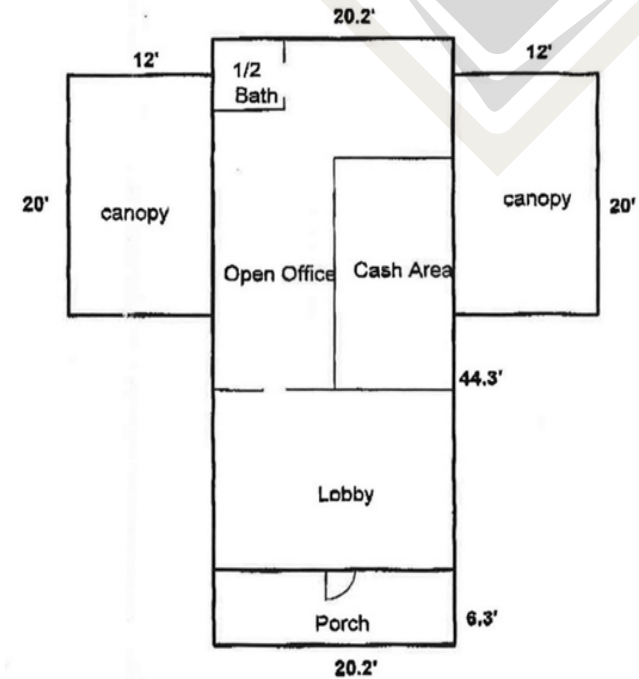

SITE PLAN

LINEBERRY
PROPERTIES

Mark Lineberry

Cell (615) 478-3130

Email info@LineberryProperties.com

Lineberry Properties, Inc.

LineberryProperties.com

P.O. Box 1767, Mt. Juliet, TN 37121

Office (615) 758-5836

LineberryProperties.com