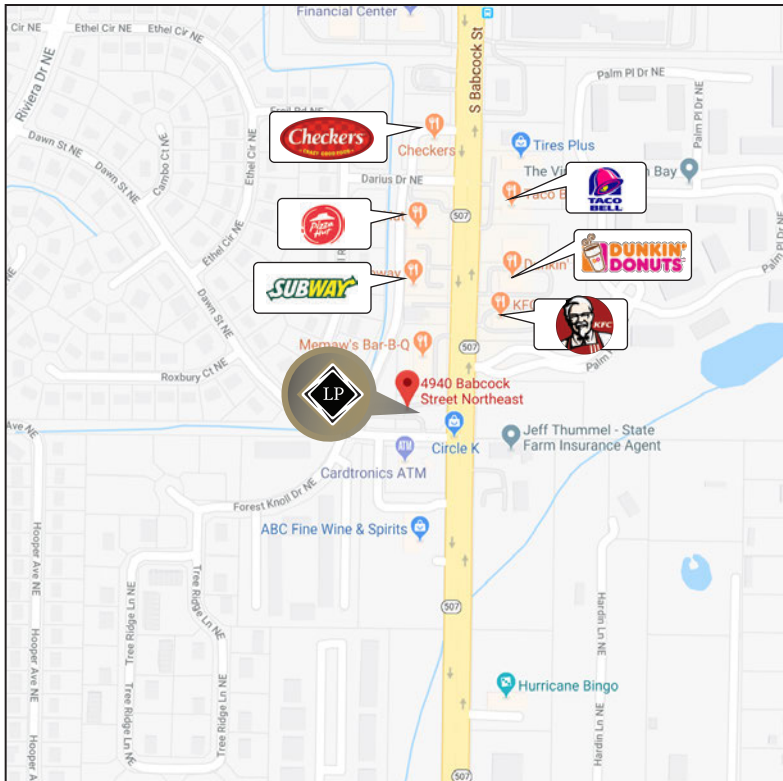

MARKET ARIAL

LINEBERRY
PROPERTIES

Mark Lineberry

Cell (615) 478-3130

Email info@LineberryProperties.com

Lineberry Properties, Inc.

LineberryProperties.com

P.O. Box 1767, Mt. Juliet, TN 37121

Office (615) 758-5836

LineberryProperties.com